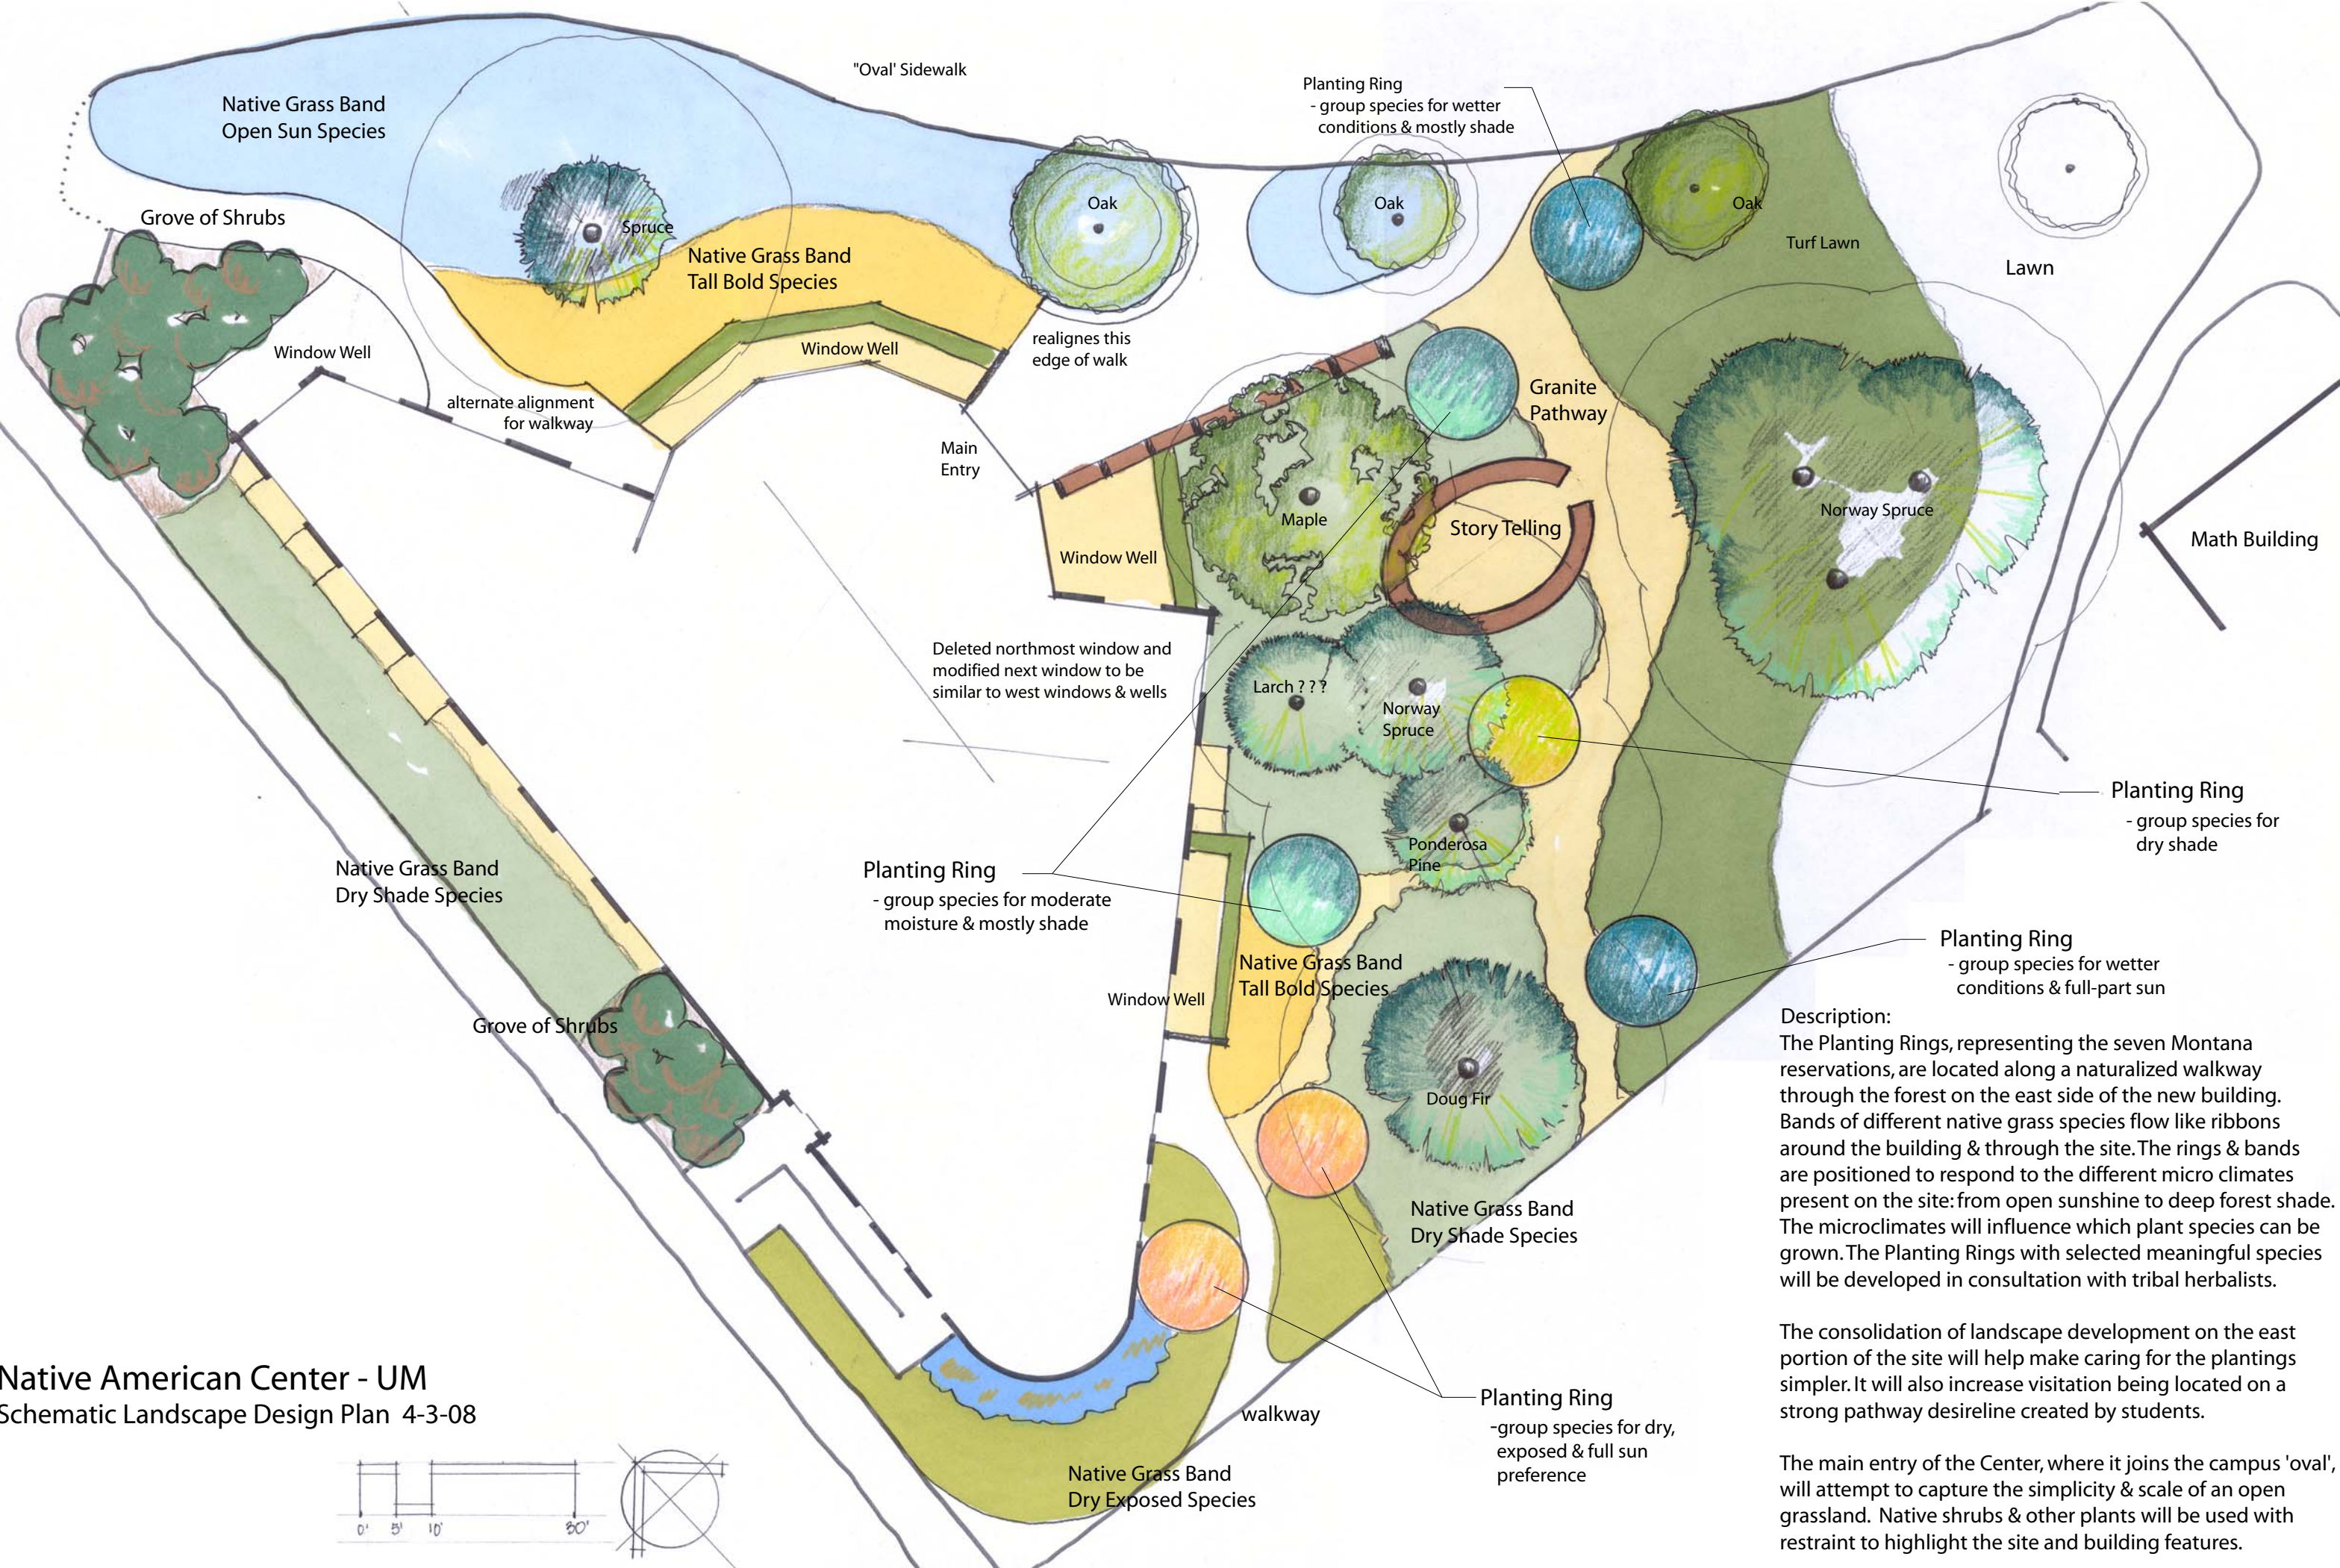

Native American Center - UM
 Schematic Landscape Design Plan 4-3-08

Description:
 The Planting Rings, representing the seven Montana reservations, are located along a naturalized walkway through the forest on the east side of the new building. Bands of different native grass species flow like ribbons around the building & through the site. The rings & bands are positioned to respond to the different micro climates present on the site: from open sunshine to deep forest shade. The microclimates will influence which plant species can be grown. The Planting Rings with selected meaningful species will be developed in consultation with tribal herbalists.

The consolidation of landscape development on the east portion of the site will help make caring for the plantings simpler. It will also increase visitation being located on a strong pathway desireline created by students.

The main entry of the Center, where it joins the campus 'oval', will attempt to capture the simplicity & scale of an open grassland. Native shrubs & other plants will be used with restraint to highlight the site and building features.